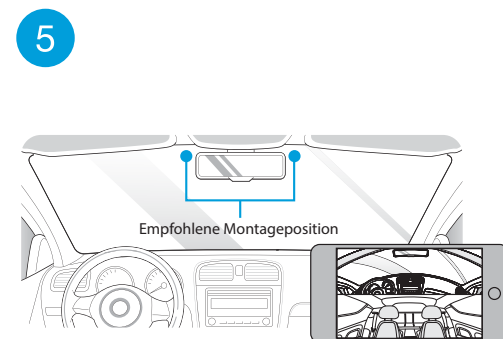

# ENGLISH

TOURING ITEMS  
**TYPES**  
**TRAVCA DASH 360**  
360 DEGREE RECORD OF ROAD  
& INTERIOR

**QUICK INSTALLATION GUIDE**

- a. Hardwire – DC 12V only. (Hardwiring only by qualified professionals.)
- b. Cigarette Charger – DC 12V / DC 5V (USB-A).

- a. Insert MicroSD Card (16GB pre-installed, max 128GB possible).
- b. Keep the power cable running through the cable hook.
- c. Connect power adapter.

Slide the mount onto TravCa Dash 360.

Remove protective film from mount and attach TravCa Dash 360 to previously cleaned windshield.

Die TypeS TravCa App im App Store oder im Google Play Store herunterladen. QR-Code für ein schnelleres Suchergebnis scannen.

Die optimale Montageposition mit Hilfe des live Bildschirms in der TypeS TravCa App bestimmen.